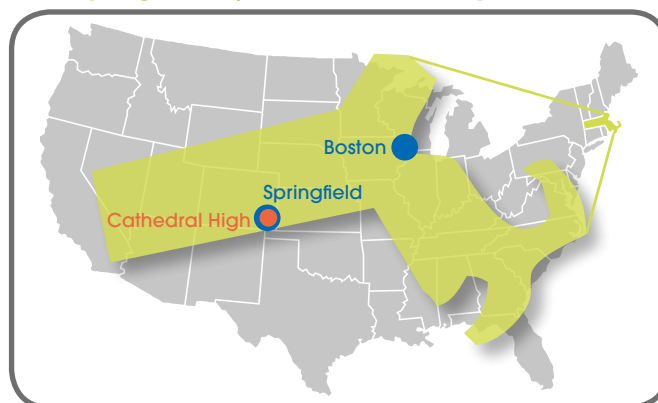

Private Day School

School Profile

Cathedral High School is a Catholic, college preparatory high school located in Springfield, Massachusetts. Inherent in the mission of Cathedral High School are the beliefs that each student is unique and has a need for developing spiritually, intellectually, and physically. Each student is gifted in a different way and the administrators and faculty at Cathedral are committed to provide experiences that allow students to discover knowledge for themselves. As members of our society, students need to learn how to work with and care for others. These principles form our goals that are reflected in the school's expectations for graduates, which are then demonstrated by the school's competitive ACT and SAT scores!

www.springfieldcityhall.com

Population 155,000

Located in Springfield

Airport Code – BOS/BDL

Number of Students
220 (13% International)

School Website
www.cathedralhigh.org

Teacher/Student Ratio
1:13

Community Information

Midway between New York and Boston and on the road between New York and Canada, Springfield is ideally situated for travel in all directions.

Foreign Languages Latin, French, Spanish

Advanced Placement Courses English, US History, Statistics, Calculus, Biology, Chemistry, Physics, Latin

Arts Art, Band, Chorale, Color Guard, Concert Choir, Drama, Lighting & Sound Crew, Photography, Vocal Ensemble, Yearbook

Athletics

International Students are not eligible to participate in sports

Boys	Fall	Football, Soccer, Cross Country, Golf
	Winter	Basketball, Ice Hockey, Wrestling, Swimming, Indoor Track
	Spring	Baseball, Lacrosse, Track & Field, Tennis

Girls	Fall	Field Hockey, Soccer, Cross Country, Golf, Cheerleading
	Winter	Basketball, Ice Hockey, Swimming, Indoor Track, Cheerleading
	Spring	Softball, Lacrosse, Track & Field, Tennis

Extracurricular Activities Amnesty International, Astronomy Club, Art Club, Band, Book Club, Campus Ministry, Chorale, Chronicle, Color Guard, Community Council, Concert Choir, Drama Club, Environmental Club, Irish Club, International Learning Experience, Lighting & Sound Crew, Mathletes, National Honor Society, Peer Mediation, Photography Club, Red Cross, Respect for Life, Vocal Ensemble, Yearbook

Enrollment Restrictions No 12th Grade applicants, Max 17

Minimum SLEP 50

ESL Available/Level No

**A great small school in a beautiful historic town, with easy access to the big city!
Welcome to Cathedral Catholic High School!**

University Acceptance Rate 98%

University Acceptances **Boston College, Boston University, Brown University, Bryant University, College of New Rochelle, Curry College, Framingham State College, George Washington University, Georgetown University, Johnson & Wales University, Lasell College, McGill University, New England Institute of Technology, Pennsylvania State University, Plymouth State University, St. John's University, Salem State University, Rochester Institute of Technology, Southern Connecticut State University, University of Massachusetts - Dartmouth, University of Rhode Island, Worcester State College**